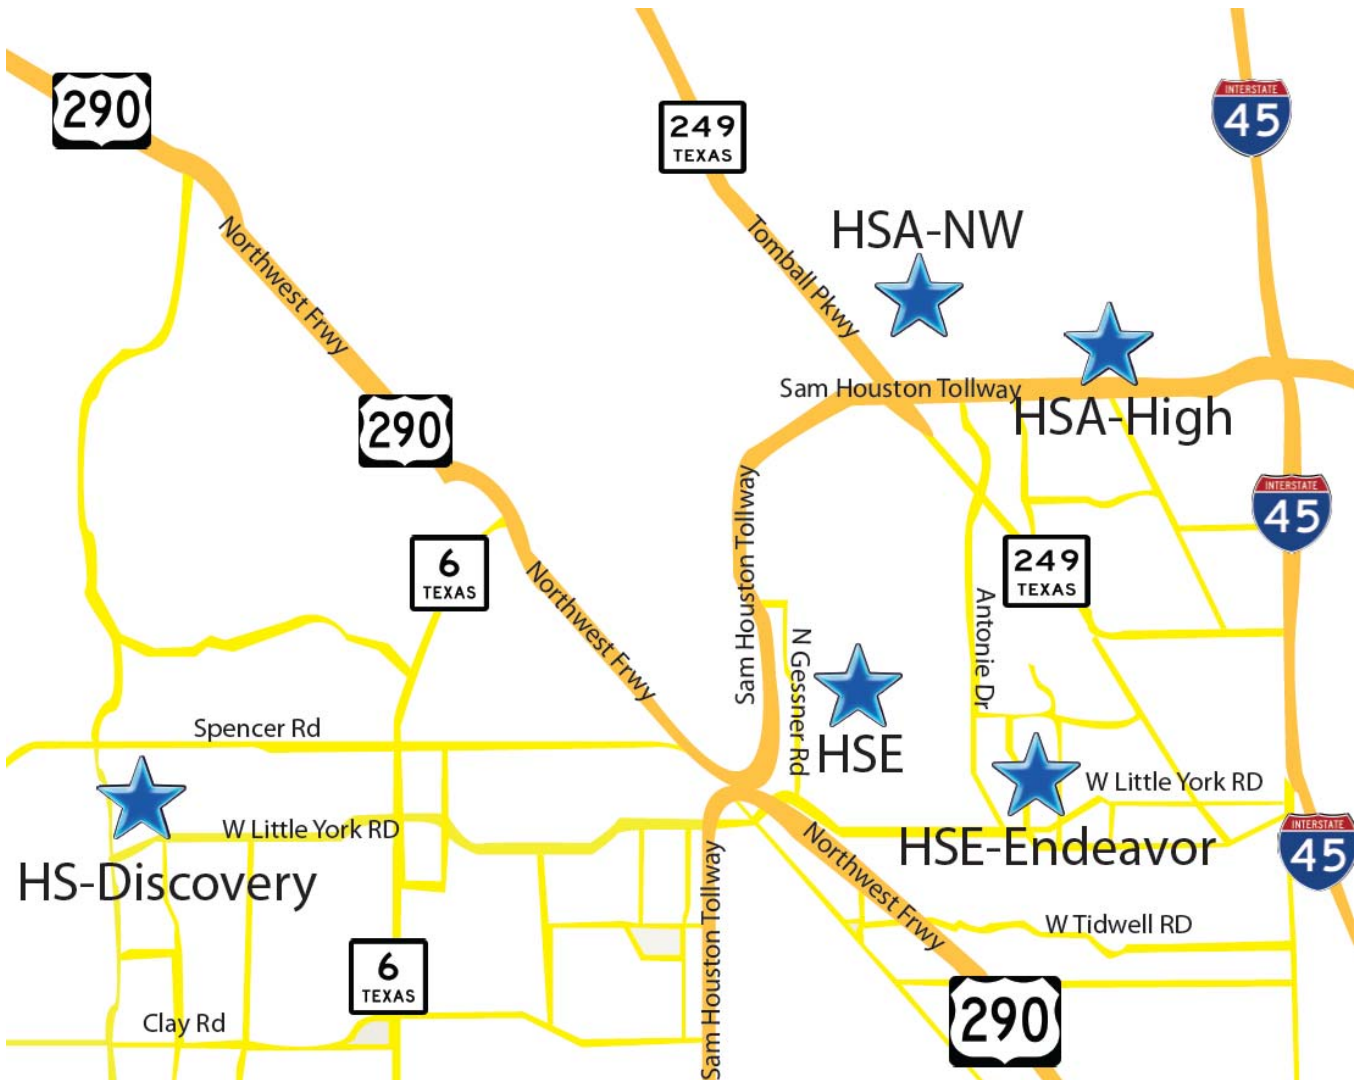

NORTH HOUSTON HARMONY SCHOOLS CONTACT INFO

Abbr.	Campus Name	Grade:	Address:	Phone:	Fax:	Website:
HSE	Harmony School of Excellence	K-8	7340 N. Gessner Dr. Houston, TX 77040	(713) 983-8668	(713) 983-8667	www.hsehouston.org
HAS-NW	Harmony Science Academy-NW	K-8	16200 Tomball Pkwy (SH 249) Houston, TX 77086	(281) 444-1555	(281) 444-1015	www.hsanw.org
HSE-Endeavor	Harmony School of Excellence- Endeavor	K-8	5668 W Little York Rd. Houston TX 77091	(281) 999-8400	(281) 999-8404	www.hsendeavor.org
HS of Discovery	Harmony School of Discovery (will start in Fall 2010)	K-8	6270 Barker Cypress Rd, Houston, Harris County, TX 77084	(713) 983-8668	(713) 983-8667	hsdhouston.org
HS of Advancement (High School)	Harmony School of Advancement (High School) (will start in Fall 2010)	9-12	3100 North Sam Houston pkwy W, Houston, TX 77038	(281) 444-1555	(281) 444-1015	hsadvancement.org